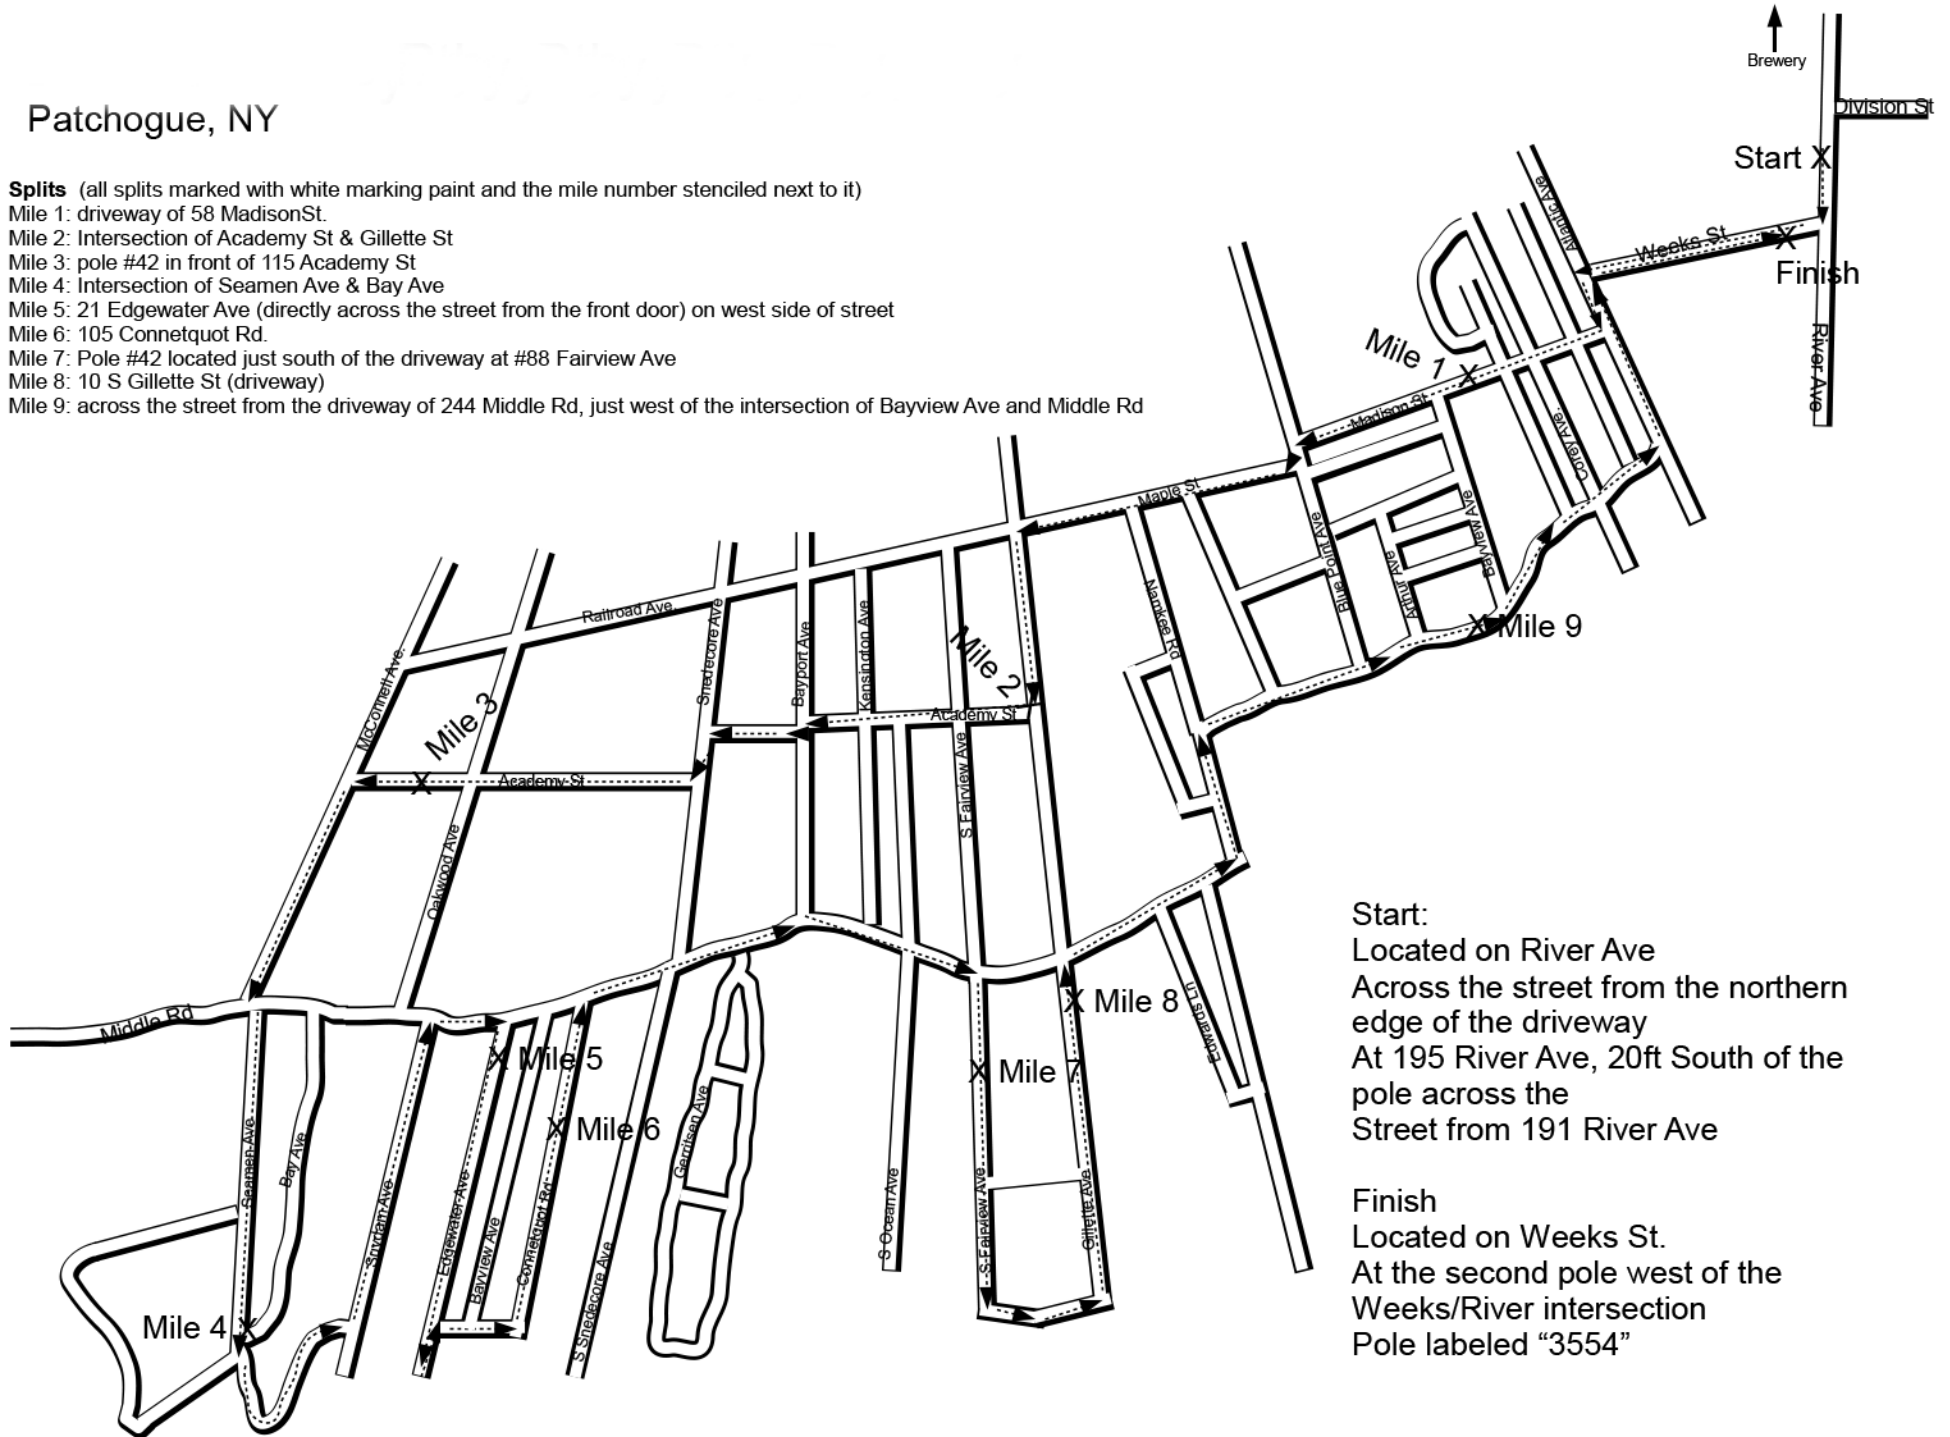

# Patchogue, NY

**Splits** (all splits marked with white marking paint and the mile number stenciled next to it)

- Mile 1: driveway of 58 Madison St.
- Mile 2: Intersection of Academy St & Gillette St
- Mile 3: pole #42 in front of 115 Academy St
- Mile 4: Intersection of Seamen Ave & Bay Ave
- Mile 5: 21 Edgewater Ave (directly across the street from the front door) on west side of street
- Mile 6: 105 Connetquot Rd.
- Mile 7: Pole #42 located just south of the driveway at #88 Fairview Ave
- Mile 8: 10 S Gillette St (driveway)
- Mile 9: across the street from the driveway of 244 Middle Rd, just west of the intersection of Bayview Ave and Middle Rd

**Start:**  
 Located on River Ave  
 Across the street from the northern  
 edge of the driveway  
 At 195 River Ave, 20ft South of the  
 pole across the  
 Street from 191 River Ave

**Finish**  
 Located on Weeks St.  
 At the second pole west of the  
 Weeks/River intersection  
 Pole labeled "3554"